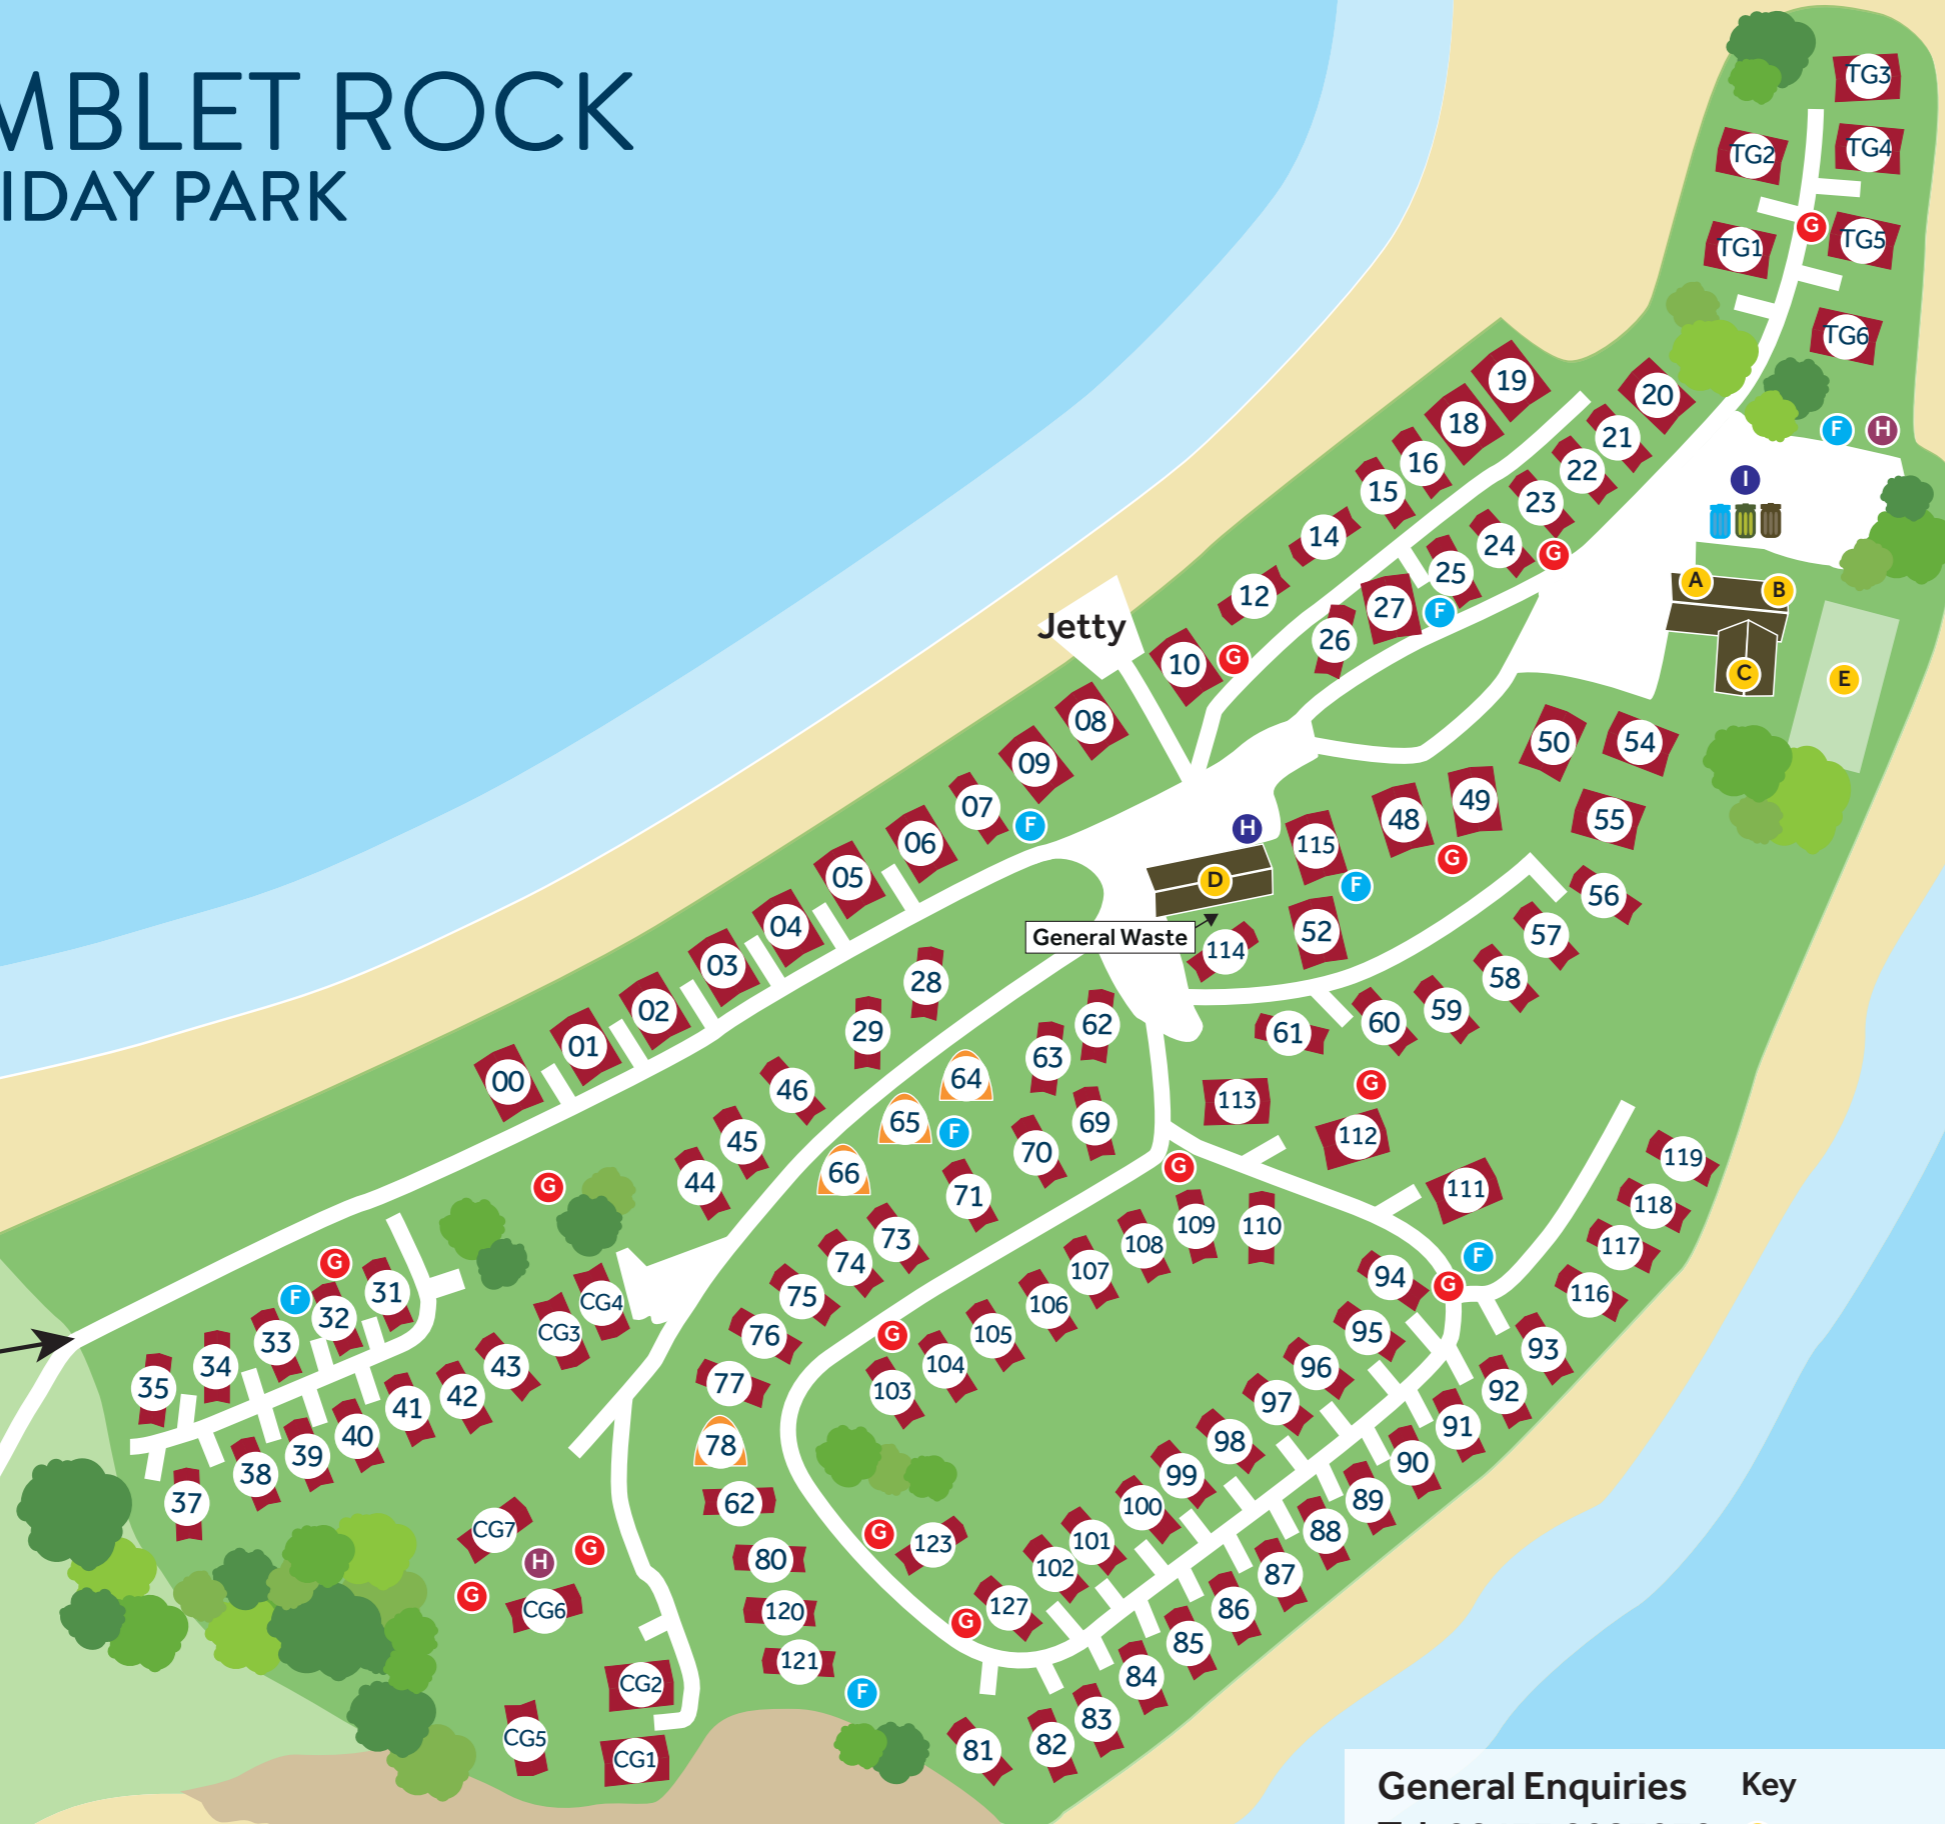

GIMBLET ROCK HOLIDAY PARK

Park entrance →

Jetty

General Waste

General Enquiries
Tel: 08433 0923979

Key

- | | |
|------------------------------|----------------------------------|
| A Reception | F Electrical Distribution |
| B Swimming Pool | G Fire Points |
| C Bar & Restaurant | H LPG Bulk |
| E Laundrette & Gym | I Bin Bay |
| Children's Play Area & Patio | |

(Park plan not to scale)